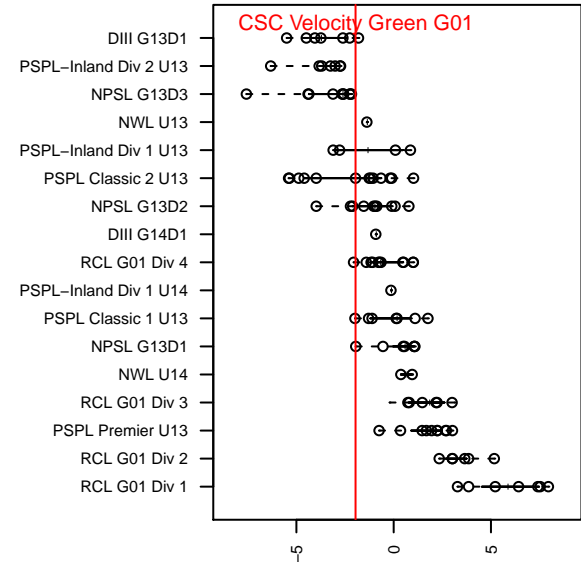

**attack and defense rating
relative to others at age
and all opponents in last 13 months**